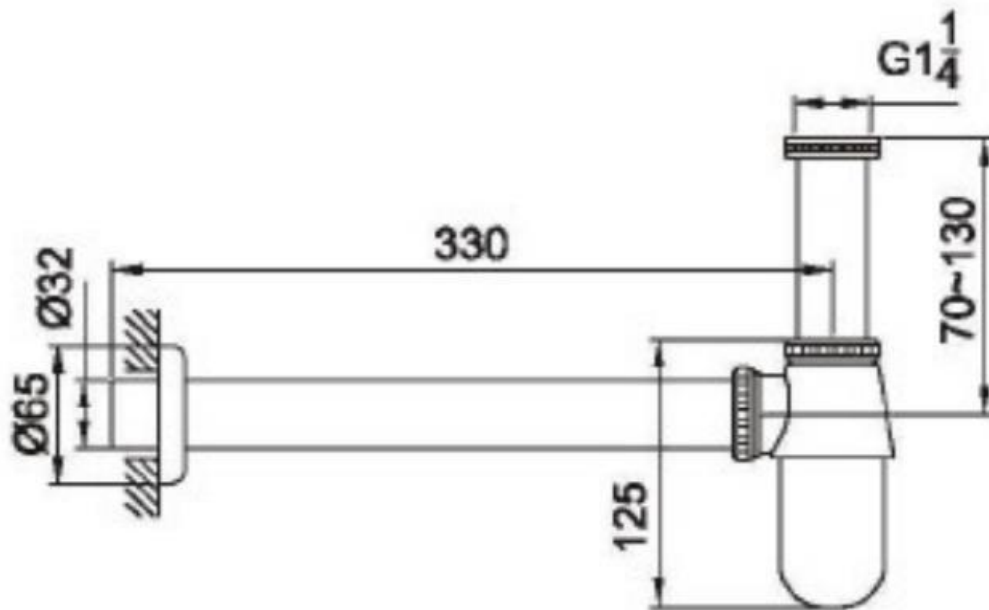

Brand : CAE, China
Name : Accessories, Basin bottle trap

Item Code : 90.0007C SP

Color / Finish: Chrome Plated
Dimensions : 330mm

Product info:

- Basin bottle trap 1¼" with wall extension pipe

Flushing of pipe must be done before fittings are installed. Failure to do so voids the warranty.